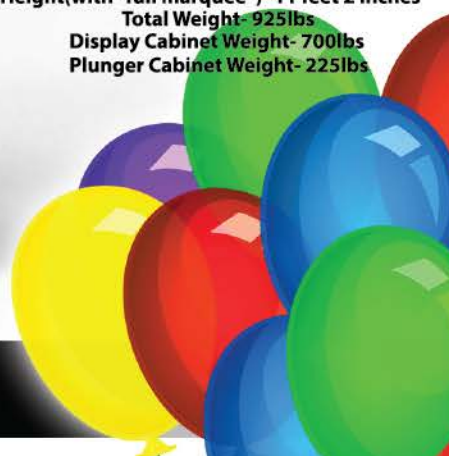

NEW GAME

*Full marquee shown below

CARNIVAL WHEEL™

TEAM PLAY

(36" w x 46" h)
Full Marquee
(112" full height
from floor

(36" w x 16" h)
Mini-Marquee
(87" full height
from floor

The Carnival Comes To You

with our new and exciting *Carnival Wheel™* redemption game. The favorite carnival ride for families has now come indoors .....*but with a Spin!*

Brighten up your location with the reimagined wheel full of vivid colors, animations, sounds and most importantly...*Fantastic Replay!* *Carnival Wheel™* brings *dynamic visuals* through a spinning wheel that uses high quality LED panels that will surely engage the players imagination.

Shipping Dimensions

Display Cabinet (includes 3 piece progressive marquee)
a. Length: 89 inches
b. Width: 46 inches
c. Height: 93 inches
d. Weight: (estimated) 750lbs

Plunger Cabinet

a. Length: 48 inches
b. Width: 40 inches
c. Height: 47 inches
d. Weight: (estimated) 250lbs

Dimensions

Length- 9 feet 4 inches
Width- 3 feet 1 inch
Height(no marquee)- 7 feet 3 inches
Height(with "mini-marquee")- 8 feet 7 inches
Height(with "full marquee")- 11 feet 2 inches
Total Weight- 925lbs
Display Cabinet Weight- 700lbs
Plunger Cabinet Weight- 225lbs

*Prototype shown, production machines may vary

TEAM PLAY
WWW.TEAMPLAYING.COM

For the Best
Fun & Games